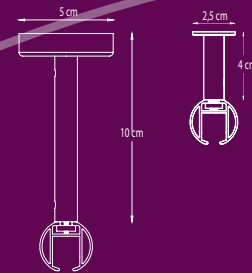

## Mounting Brackets

- ① CRS Channel Rod 20 mm (0,8")
- ② CRS Channel Rod 28 mm (1,1")
- ③ CRS End Cap
- ④ CRS Carrier
- ⑤ KS Shirrtape Carrier
- ⑥ CRS Wall Bracket Double

### CRS Ceiling Suspension Bracket

4 cm (2") or 10 cm (4").

20 mm (0,8")/ 28 mm (1,1").

### CRS Wall Bracket, single

8 cm (3,1") Ø 20 (0,8")

or 28 mm (1,1").

12 cm (4,7") Ø 20 (0,8")

or 28 mm (1,1").

16 cm (6,3") Ø 20 (0,8")

or 28 mm (1,1").

### CRS Wall Bracket, double

16 cm (6,3") Ø 20 mm (0,8")

16 cm (6,3") Ø 28 mm (1,1")