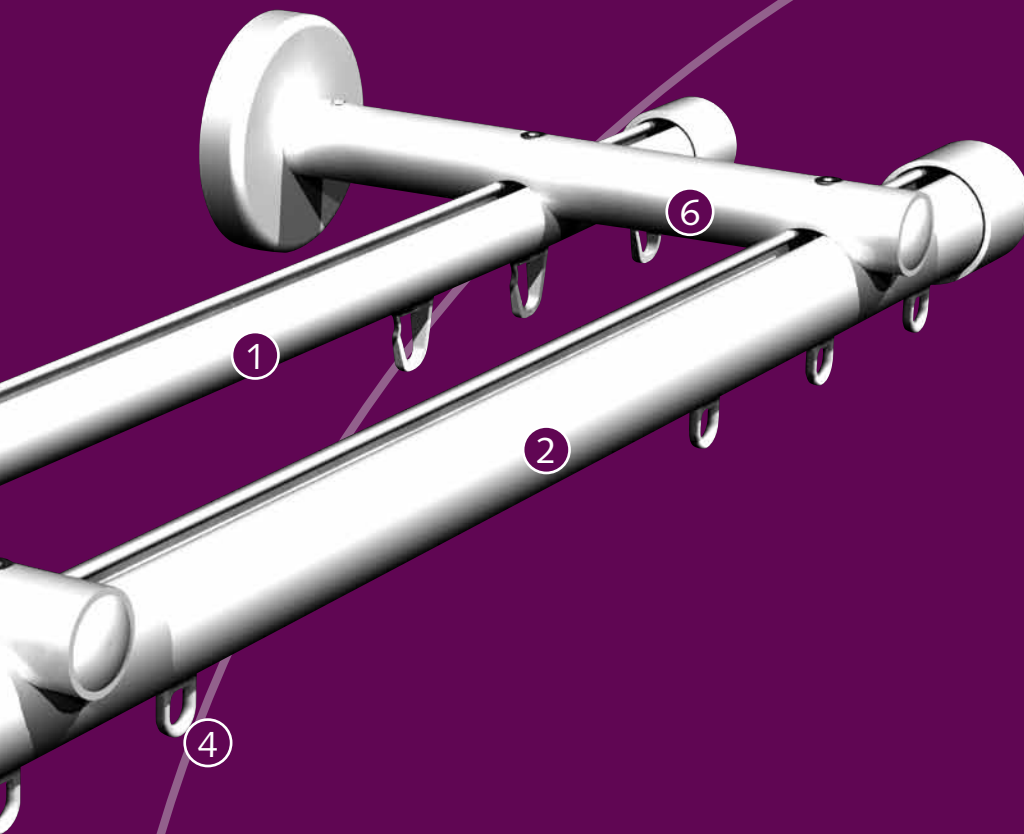

# FOREST

DRAPERY HARDWARE

**CRS**<sup>®</sup>  
Channel Rod System

## Mounting Brackets

- ① CRS Channel Rod 20 mm (0,8")
- ② CRS Channel Rod 28 mm (1,1")
- ③ CRS End Cap
- ④ CRS Carrier
- ⑤ KS Shirrtape Carrier
- ⑥ CRS Wall Bracket Double

### CRS Ceiling Suspension Bracket

4 cm (2") or 10 cm (4").

20 mm (0,8")/ 28 mm (1,1").

### CRS Wall Bracket, single

8 cm (3,1") Ø 20 (0,8")

or 28 mm (1,1").

12 cm (4,7") Ø 20 (0,8")

or 28 mm (1,1").

16 cm (6,3") Ø 20 (0,8")

or 28 mm (1,1").