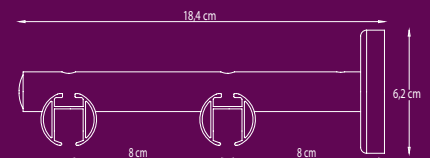

### CRS Ceiling Suspension Bracket

4 cm (2") or 10 cm (4").

20 mm (0,8")/ 28 mm (1,1").

### CRS Wall Bracket, single

8 cm (3,1") Ø 20 (0,8")

or 28 mm (1,1").

12 cm (4,7") Ø 20 (0,8")

or 28 mm (1,1").

16 cm (6,3") Ø 20 (0,8")

or 28 mm (1,1").

### CRS Wall Bracket, double

16 cm (6,3") Ø 20 mm (0,8")

16 cm (6,3") Ø 28 mm (1,1")

### CRS Wall Bracket, double

16 cm (6,3") Ø 20/28 mm (0,8/1,1")

**Colours available****01 White, 02 Gold, 03 Inox, 04 Bronze, 06 Black and 09 Antique**

The inox coloured parts are used for both the bronze and the inox coloured rod types.