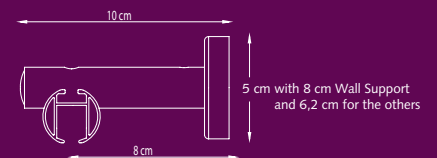

### CRS Ceiling Suspension Bracket

4 cm (2") or 10 cm (4").

20 mm (0,8")/ 28 mm (1,1").

### CRS Wall Bracket, single

8 cm (3,1") Ø 20 (0,8")

or 28 mm (1,1").

12 cm (4,7") Ø 20 (0,8")

or 28 mm (1,1").

16 cm (6,3") Ø 20 (0,8")

or 28 mm (1,1").

### CRS Wall Bracket, double

16 cm (6,3") Ø 20 mm (0,8")

16 cm (6,3") Ø 28 mm (1,1")

### CRS Wall Bracket, double

16 cm (6,3") Ø 20/28 mm (0,8/1,1")

**Colours available****01 White, 02 Gold, 03 Inox, 04 Bronze, 06 Black and 09 Antique**

The inox coloured parts are used for both the bronze and the inox coloured rod types.